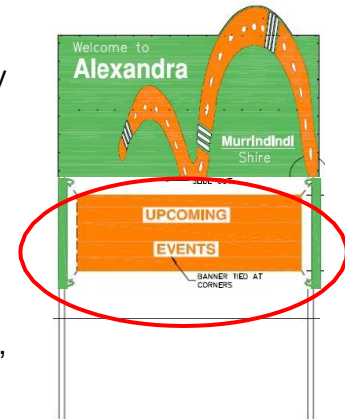

Signs - Community Service Club/Event - large structures Corflute Event Signs - slide in

The community service club/event signs have been designed with a bracket to support a slide in corflute sign (or similar). Sign measurements are 2430mm x 395mm.

The community service club/event signs (large structures) are located at: Alexandra, Eildon, Kinglake, Marysville and Yea.

Banners - Township Entry

The township entry signs have been designed to hold a single banner to promote tourism and community events. Please check the township entry sign for exact measurements.

Township entry signs are located at: Alexandra, Eildon, Kinglake, Marysville and Yea.

Smaller township entry signs require no bookings. These are located at: Buxton, Flowerdale, Glenburn, Highlands, Kinglake Central, Kinglake West, Molesworth, Narbethong, Pheasant Creek, Strath Creek, Taggerty, Thornton, Toolangi and Yarck.